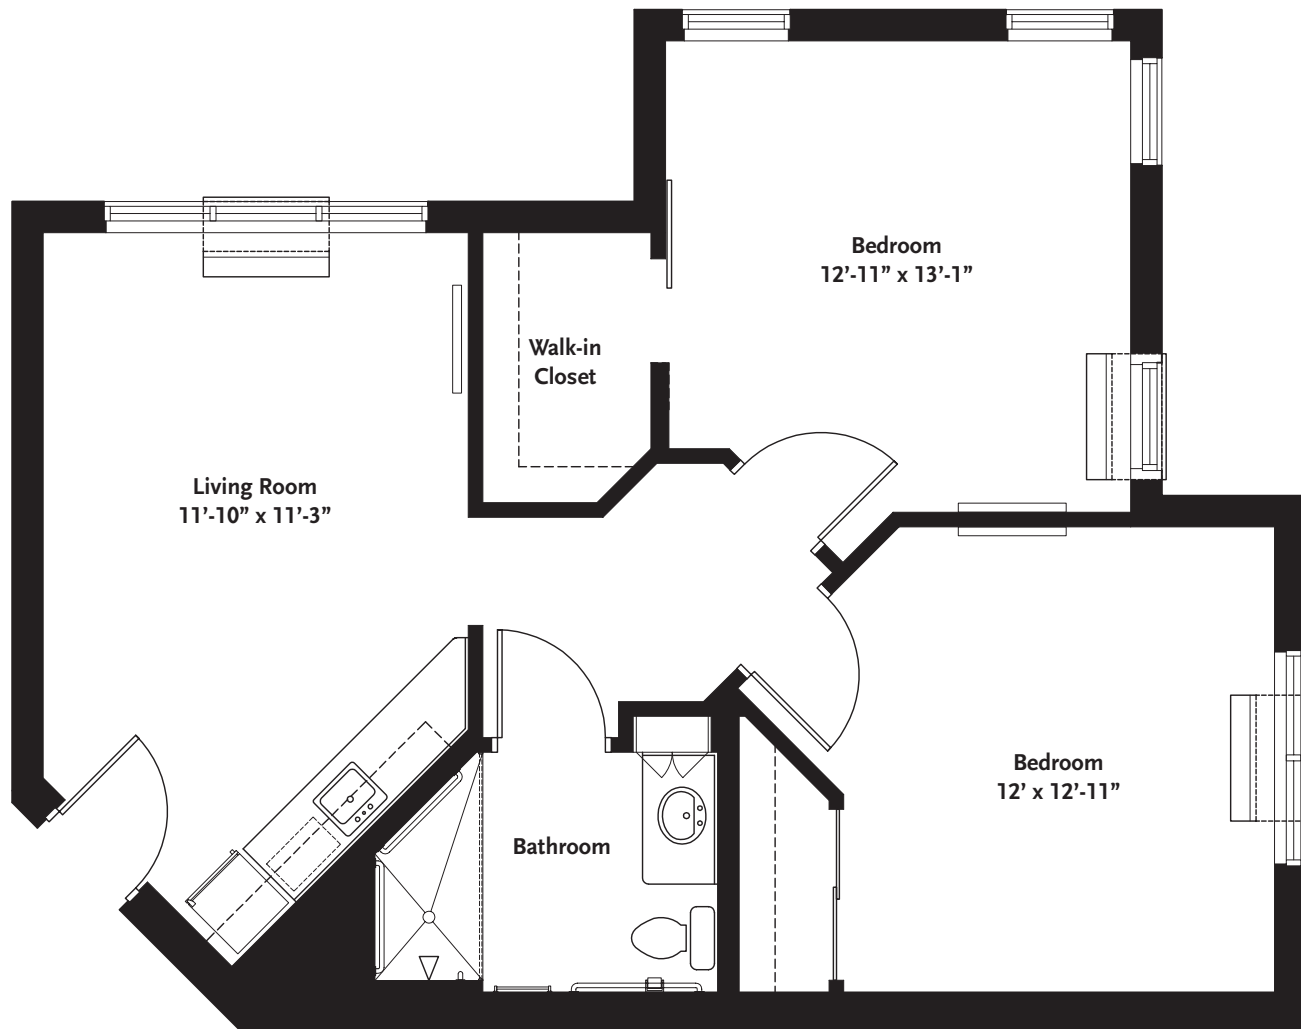

## The Birch

One Bedroom

531 SQ. FT.

PROMISE POINTE  
— At Tampa Oaks —

## The Sycamore

One Bedroom Deluxe

570 SQ. FT.

PROMISE POINTE  
— At Tampa Oaks —

# The Hawthorne

Two Bedroom

730 SQ. FT.

**PROMISE POINTE**  
— At Tampa Oaks —