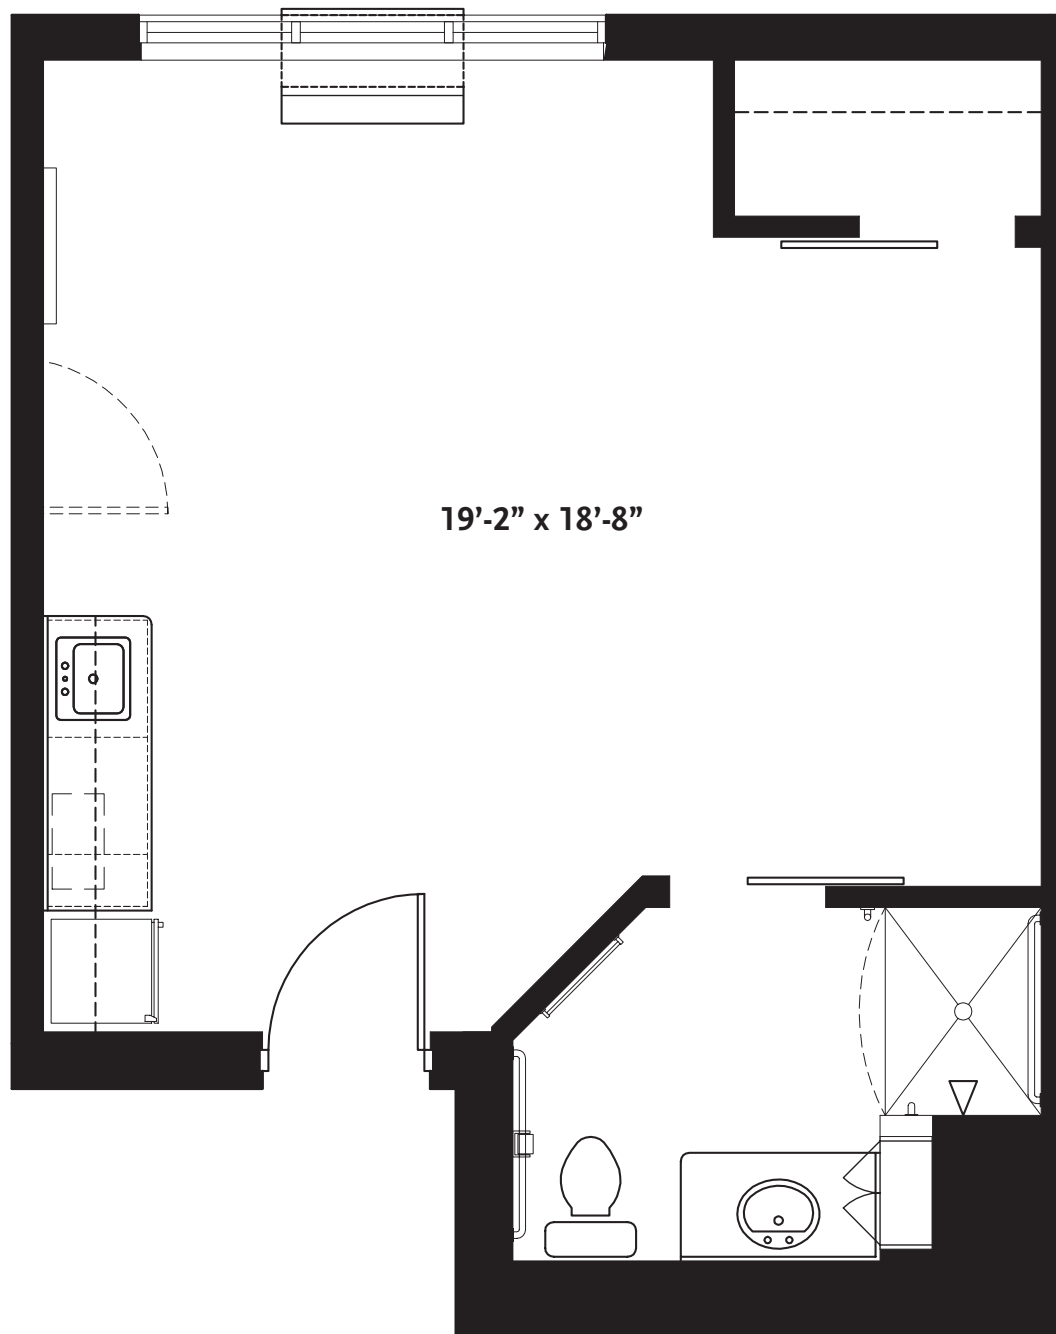

## The Arbor

Studio

355 SQ. FT.

PROMISE POINTE  
— At Tampa Oaks —

## The Birch

One Bedroom

531 SQ. FT.

PROMISE POINTE  
— At Tampa Oaks —

# The Hawthorne

Two Bedroom

730 SQ. FT.

**PROMISE POINTE**  
— At Tampa Oaks —