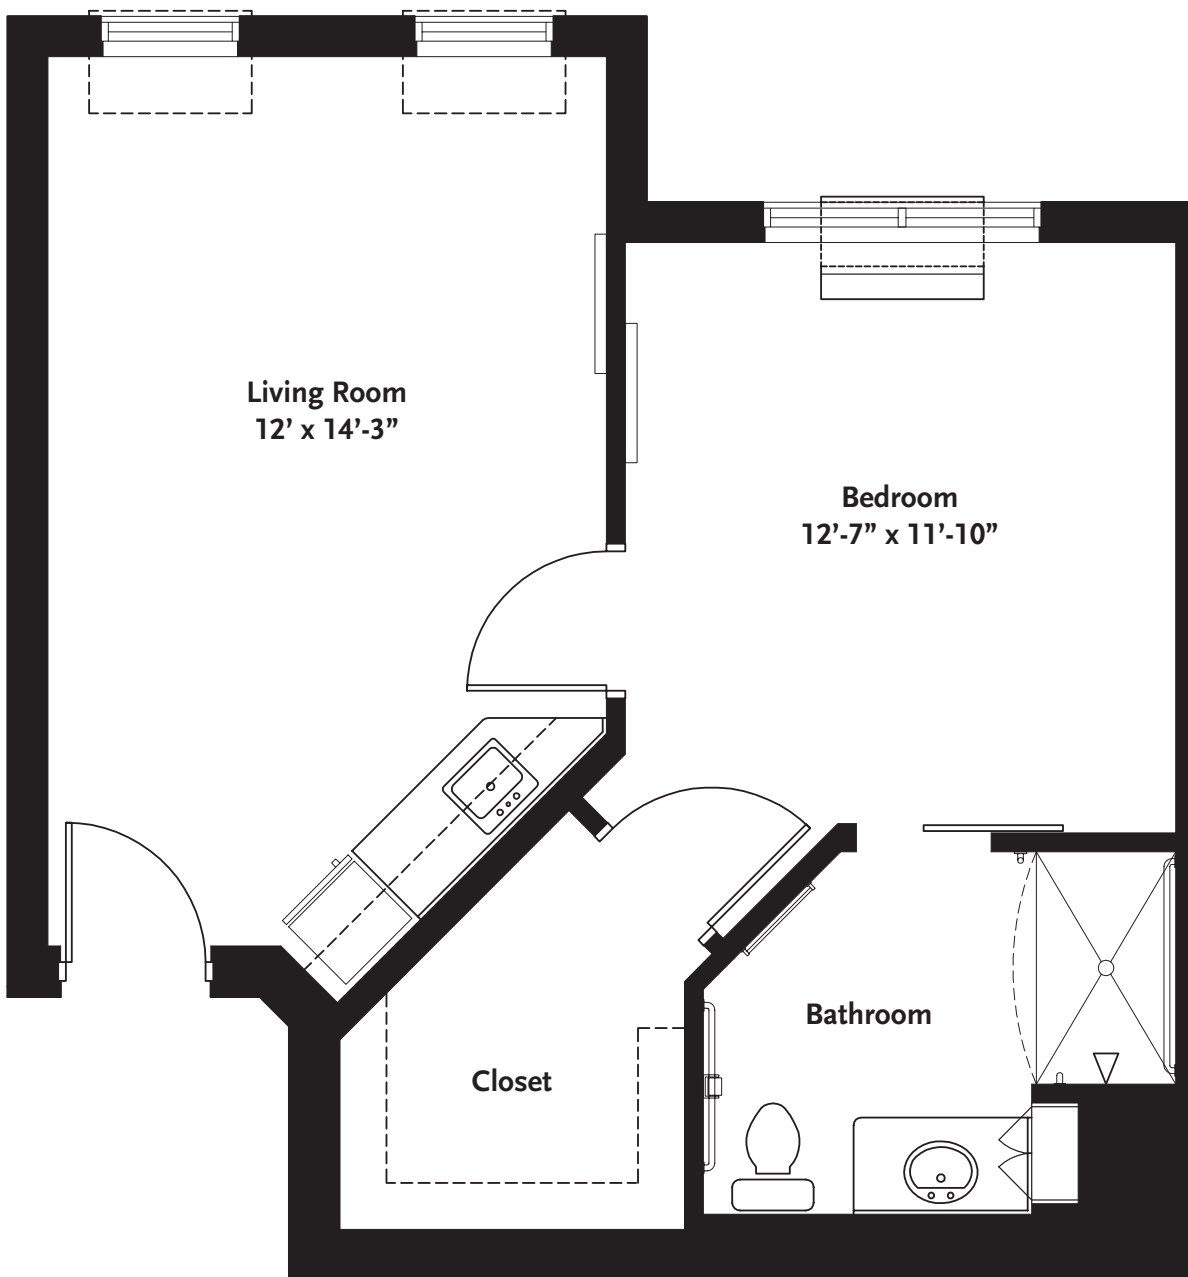

## The Arbor

Studio

355 SQ. FT.

PROMISE POINTE  
— At Tampa Oaks —

## The Birch

One Bedroom

531 SQ. FT.

PROMISE POINTE  
— At Tampa Oaks —

## The Sycamore

One Bedroom Deluxe

570 SQ. FT.

PROMISE POINTE  
— At Tampa Oaks —

# The Hawthorne

Two Bedroom

730 SQ. FT.

**PROMISE POINTE**  
— At Tampa Oaks —