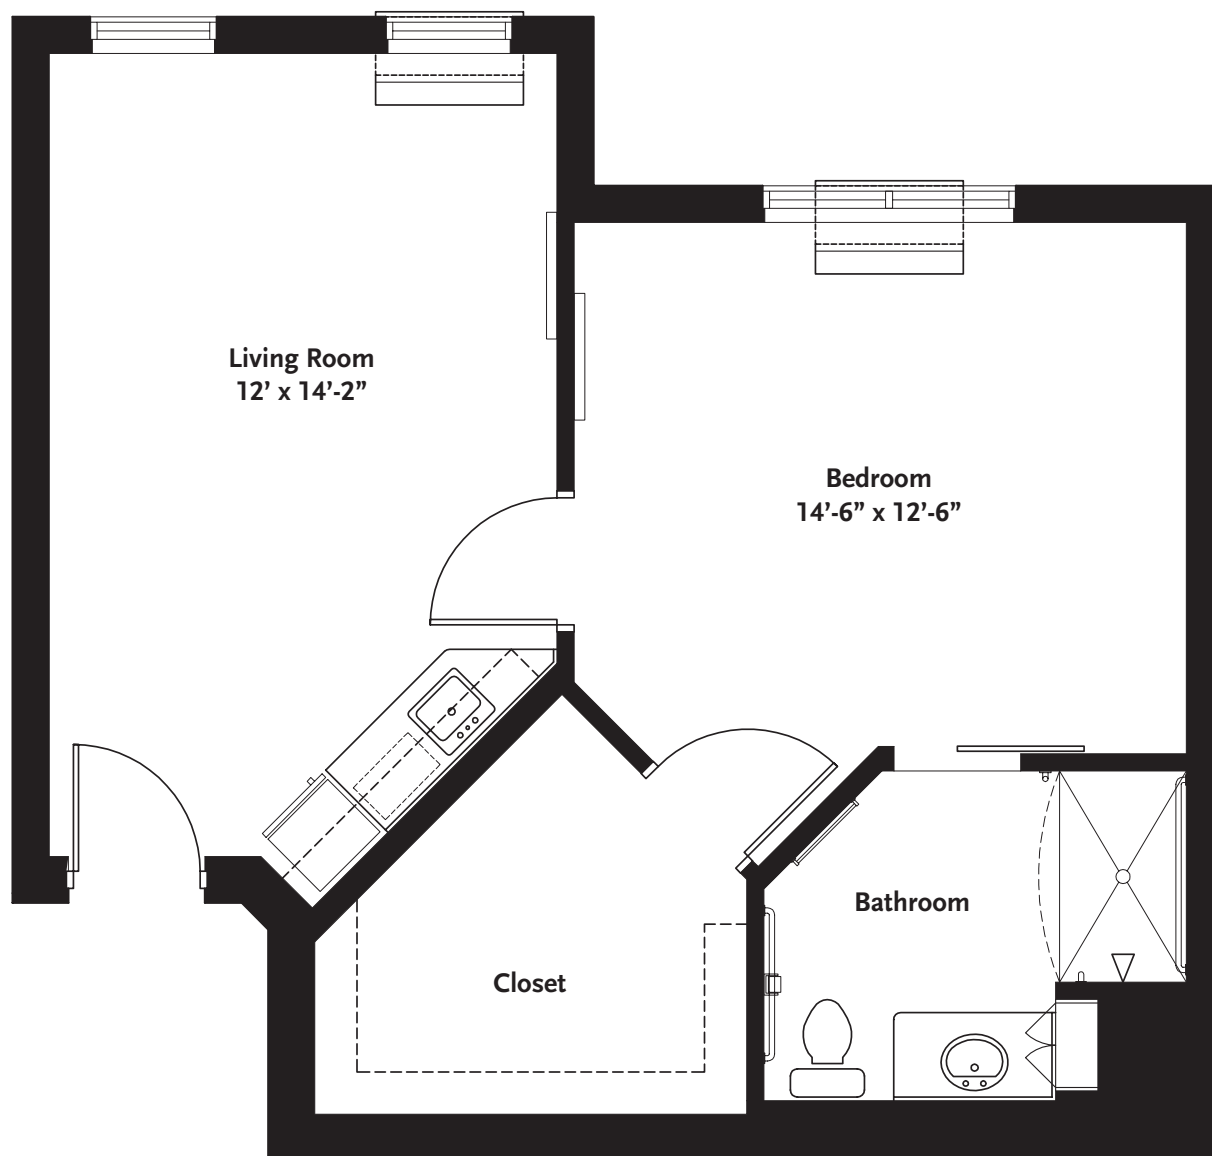

## The Birch

One Bedroom

531 SQ. FT.

PROMISE POINTE  
— At Tampa Oaks —

## The Sycamore

One Bedroom Deluxe

570 SQ. FT.

PROMISE POINTE  
— At Tampa Oaks —

# The Hawthorne

Two Bedroom

730 SQ. FT.

**PROMISE POINTE**  
— At Tampa Oaks —