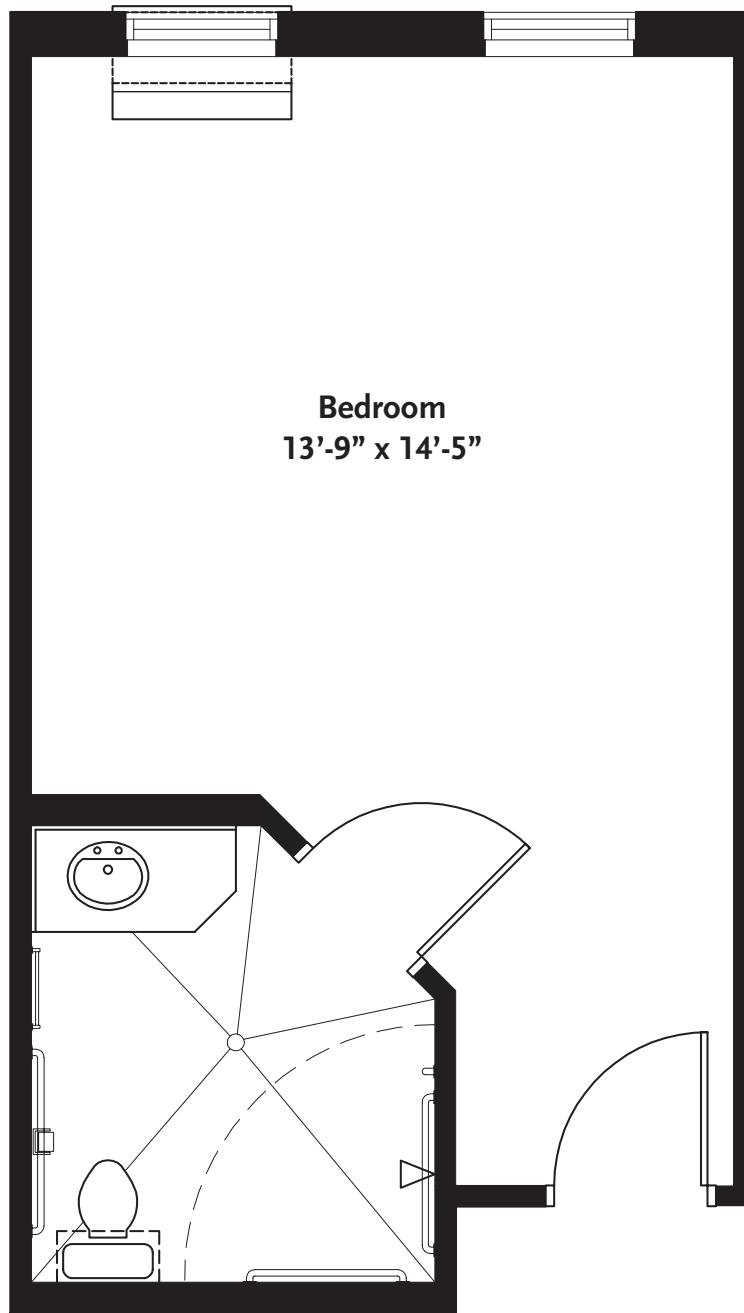

## The Magnolia

Studio

318 SQ. FT.

PROMISE POINTE  
— At Tampa Oaks —

## The Willow

Companion

442 SQ. FT.

PROMISE POINTE  
— At Tampa Oaks —