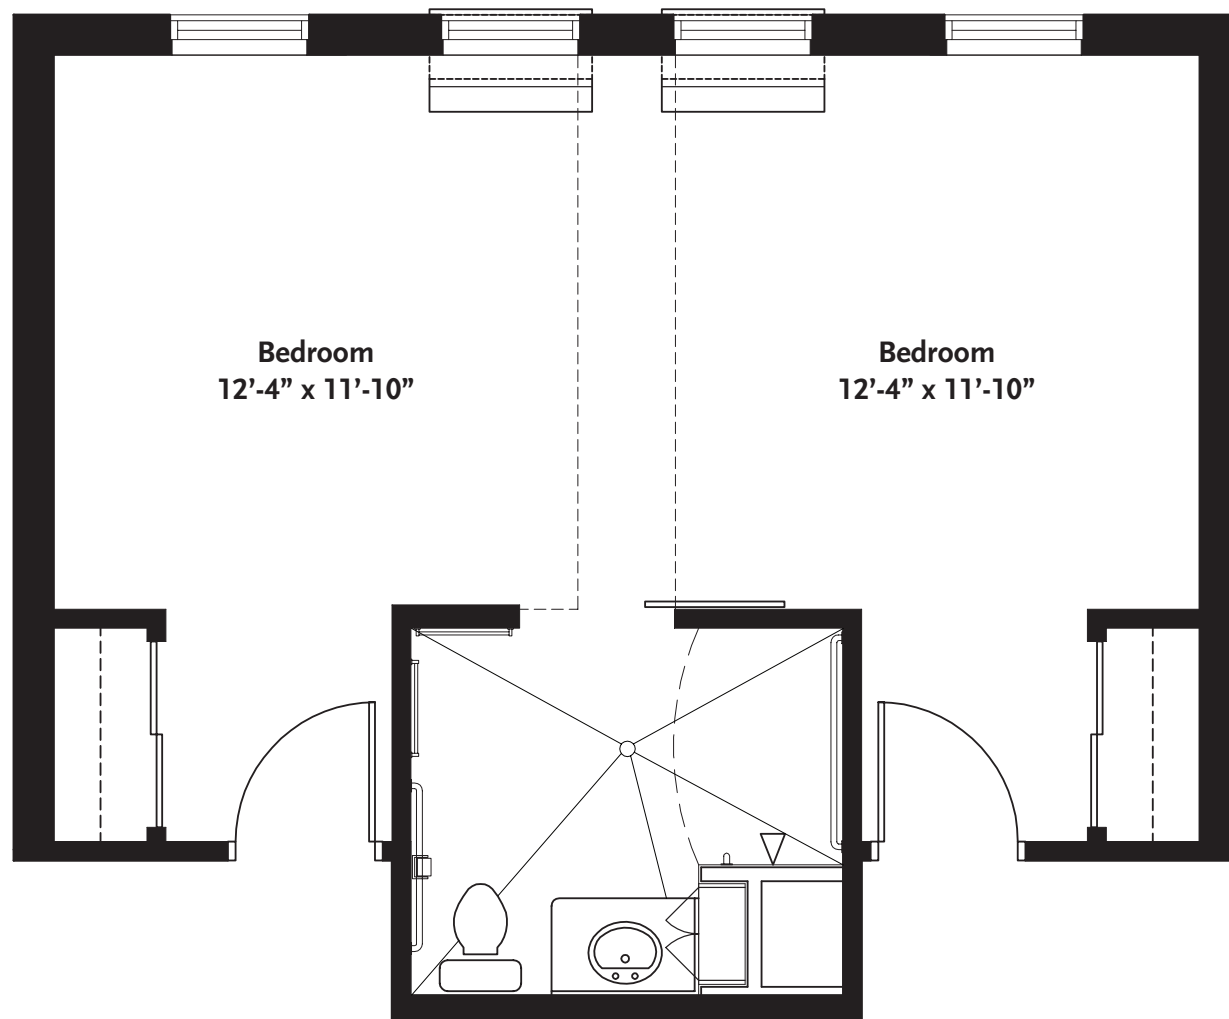

## The Magnolia

Studio

318 SQ. FT.

PROMISE POINTE  
— At Tampa Oaks —

## The Willow

Companion

442 SQ. FT.

PROMISE POINTE  
— At Tampa Oaks —