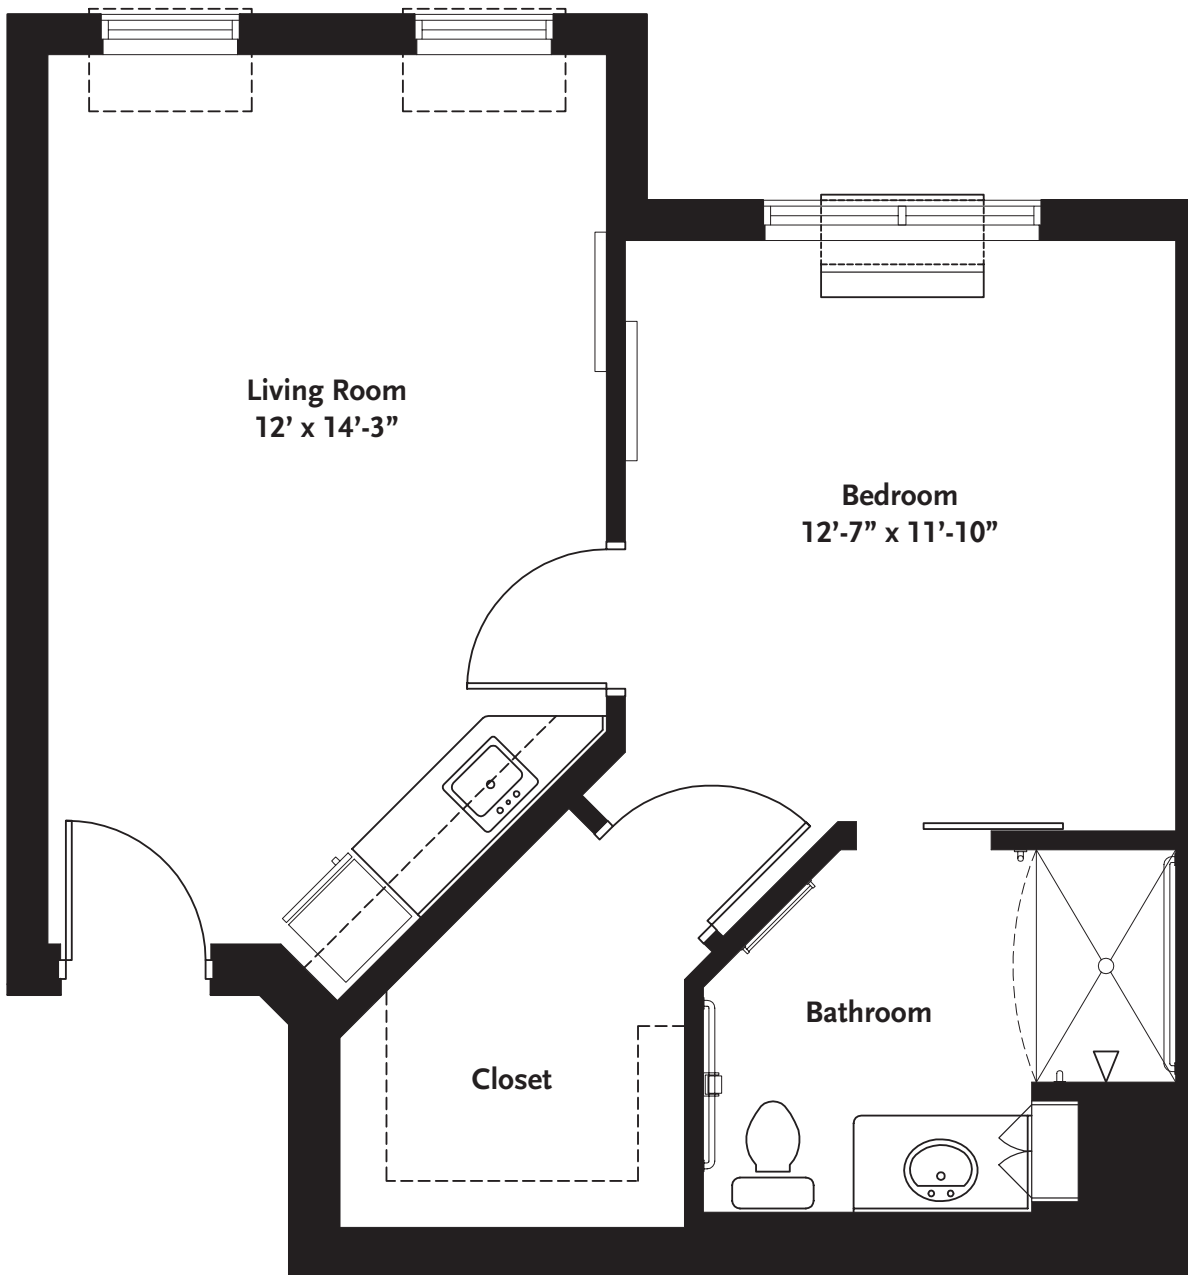

Assisted Living

The Birch

One Bedroom

531 SQ. FT.

PROMISE POINTE
— At Tampa Oaks —