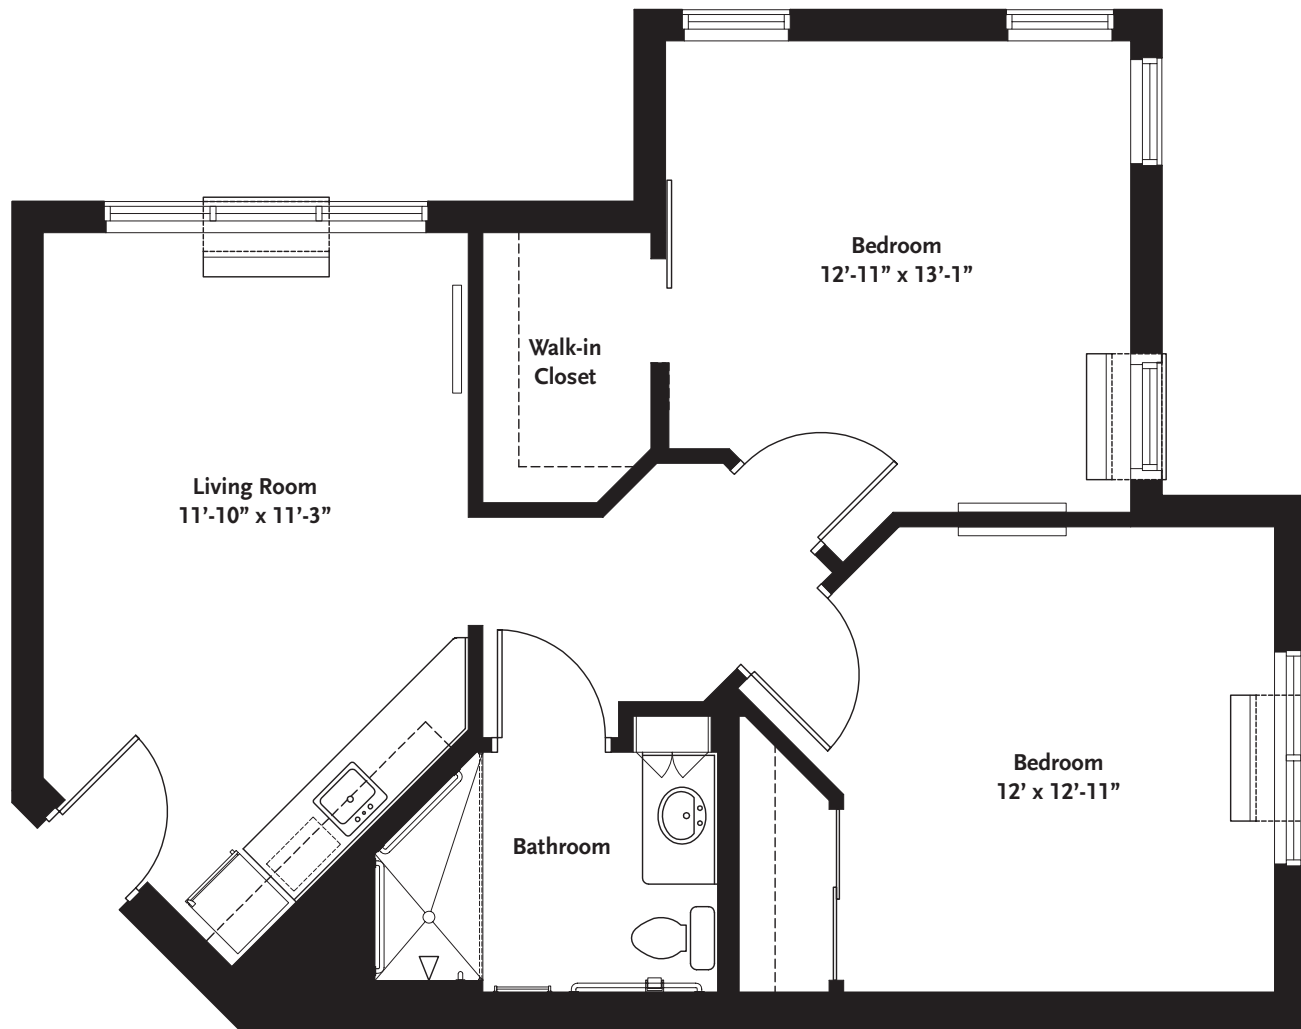

# The Hawthorne

Two Bedroom

730 SQ. FT.

**PROMISE POINTE**  
— At Tampa Oaks —