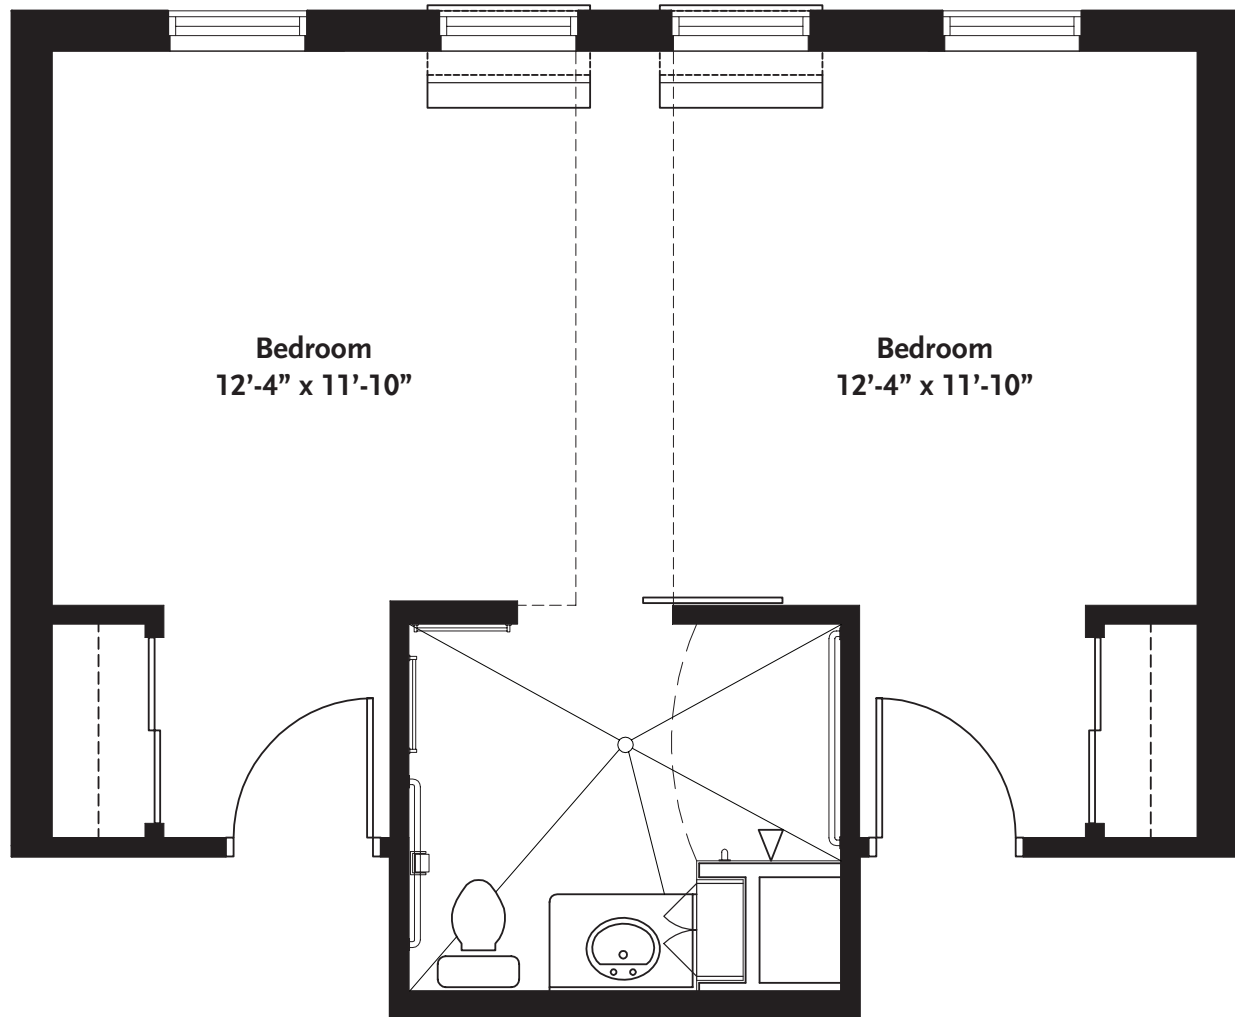

Memory Care

The Willow

Companion

442 SQ. FT.

PROMISE POINTE
— At Tampa Oaks —